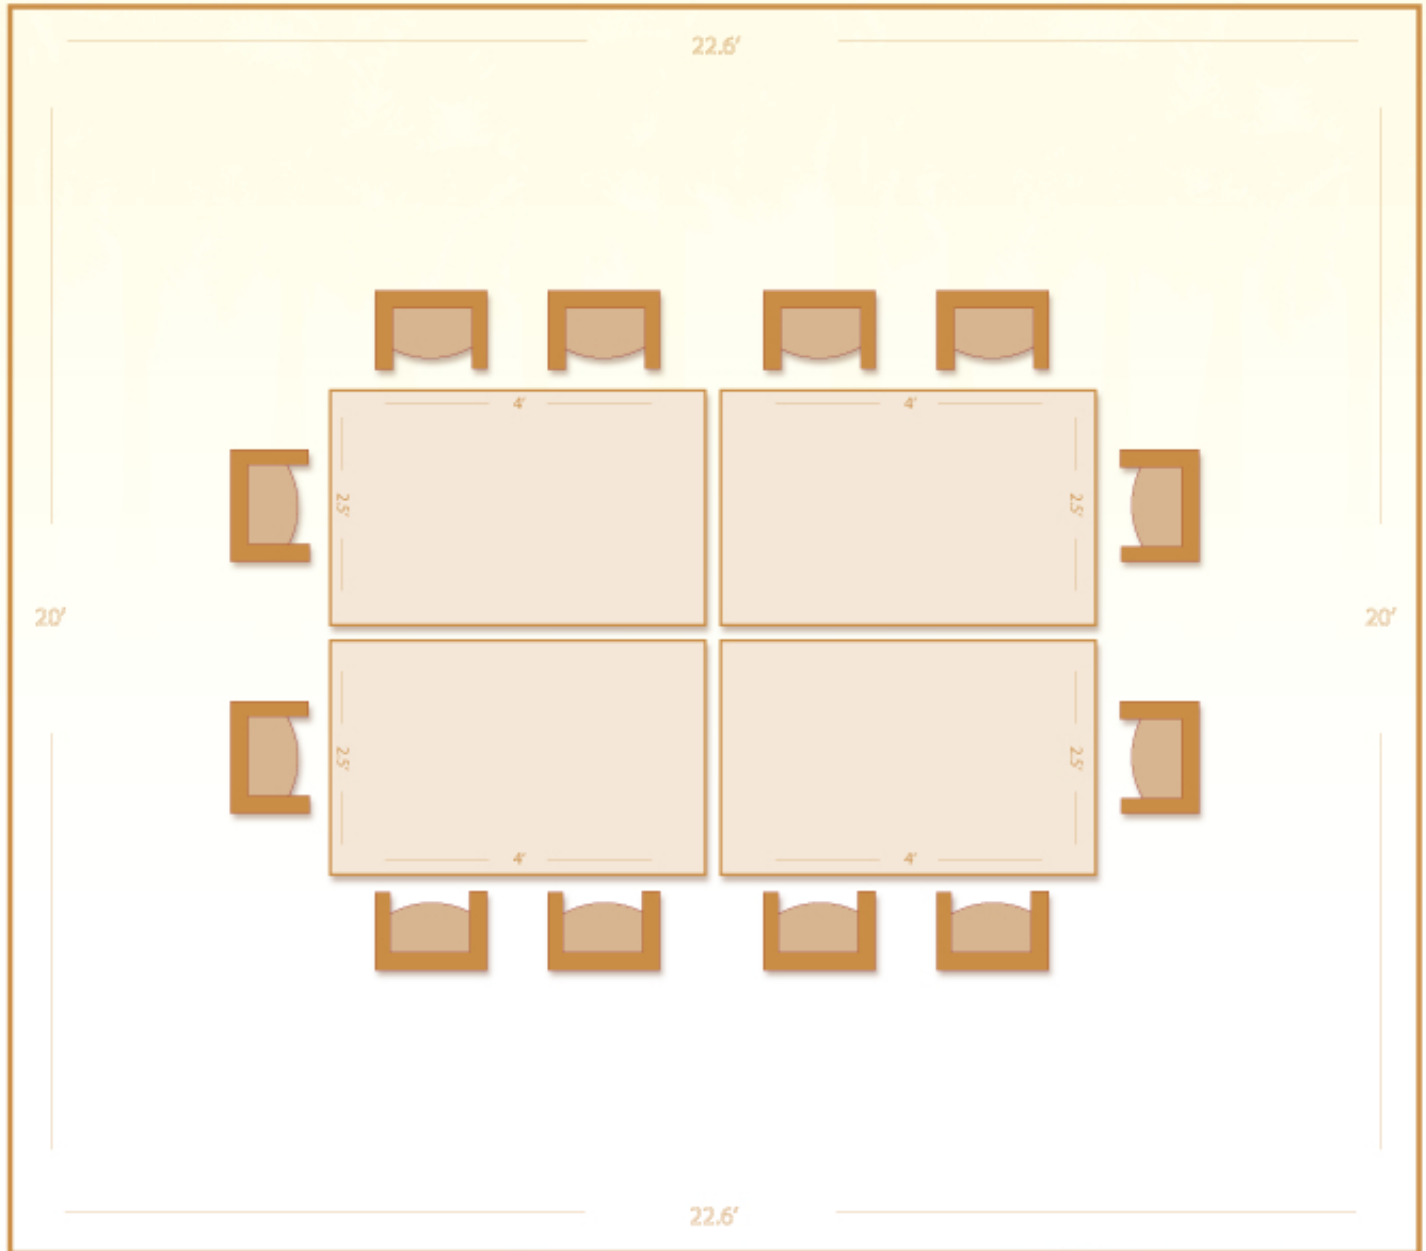

Conference Style

BOARD ROOM

Capacity - 12
540 Square Feet

8.5' Ceiling Height
20' long x 22.6' wide

1-866-797-0022 : www.floridaysresortorlando.com

Floridays Resort Orlando : 12550 Floridays Resort Drive at International Drive South : Orlando, FL 32821