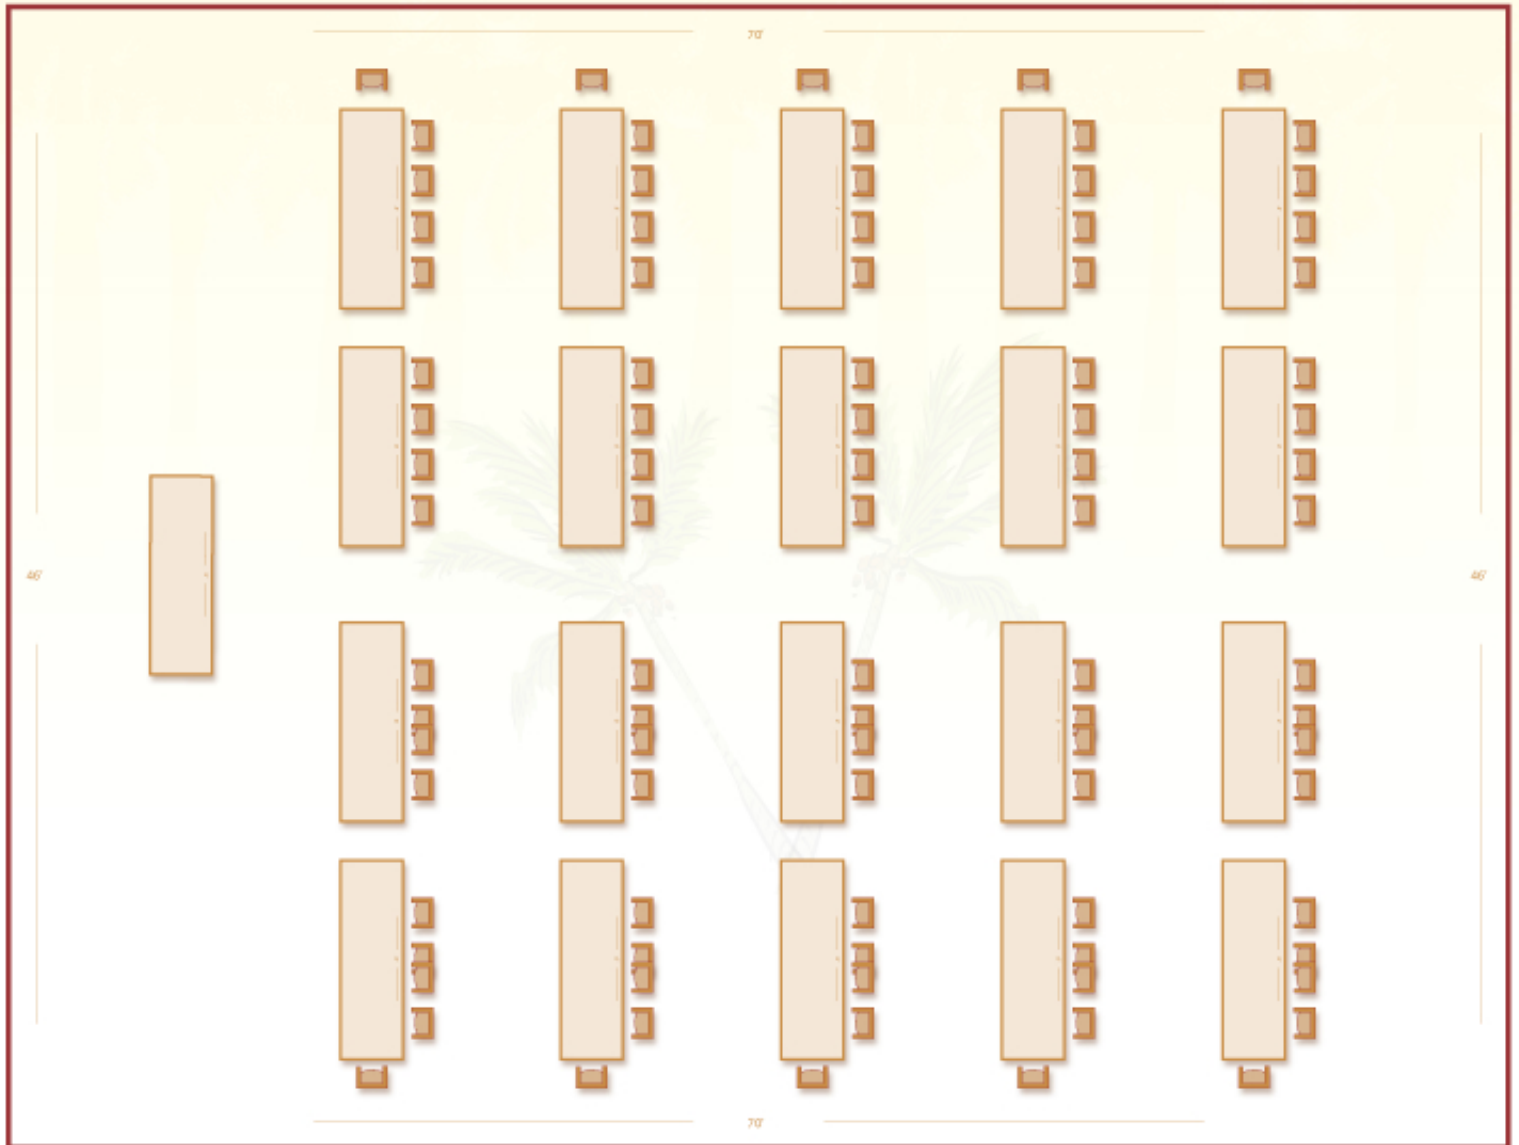

Classroom Style

PALM ONE & TWO

Capacity - 90 11.8' Ceiling Height
1,610 Square Feet 70' long x 46' wide

1-866-797-0022 : www.floridaysresortorlando.com

Floridays Resort Orlando : 12550 Floridays Resort Drive at International Drive South : Orlando, FL 32821