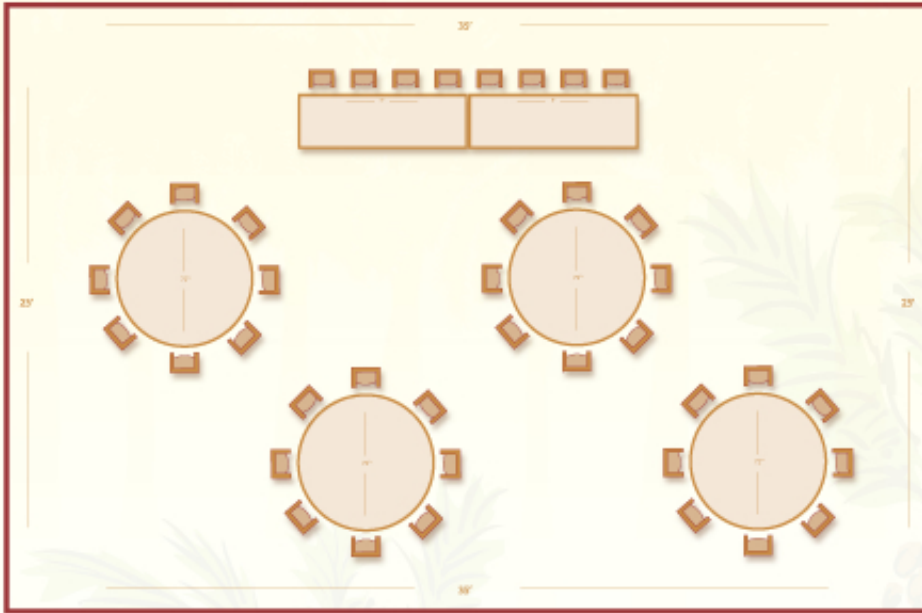

Banquet Style

PALM ONE

Capacity - 40 11.8' Ceiling Height
805 Square Feet 35' long x 23' wide

1-866-797-0022 : www.floridaysresortorlando.com

Floridays Resort Orlando : 12550 Floridays Resort Drive at International Drive South : Orlando, FL 32821