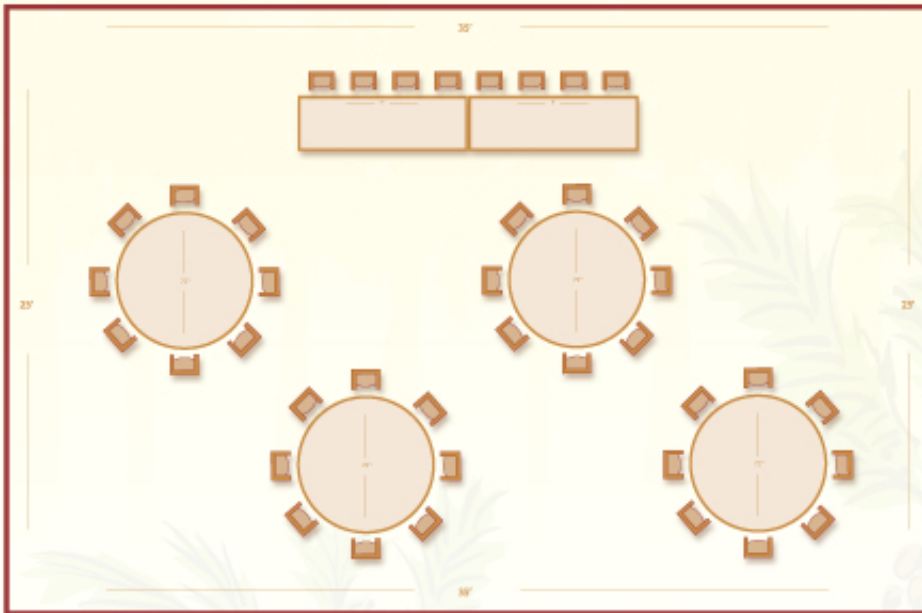

# Banquet Style

## PALM TWO

Capacity - 40      11.8' Ceiling Height  
805 Square Feet    35' long x 23' wide

1-866-797-0022 : [www.floridaysresortorlando.com](http://www.floridaysresortorlando.com)

Floridays Resort Orlando : 12550 Floridays Resort Drive at International Drive South : Orlando, FL 32821