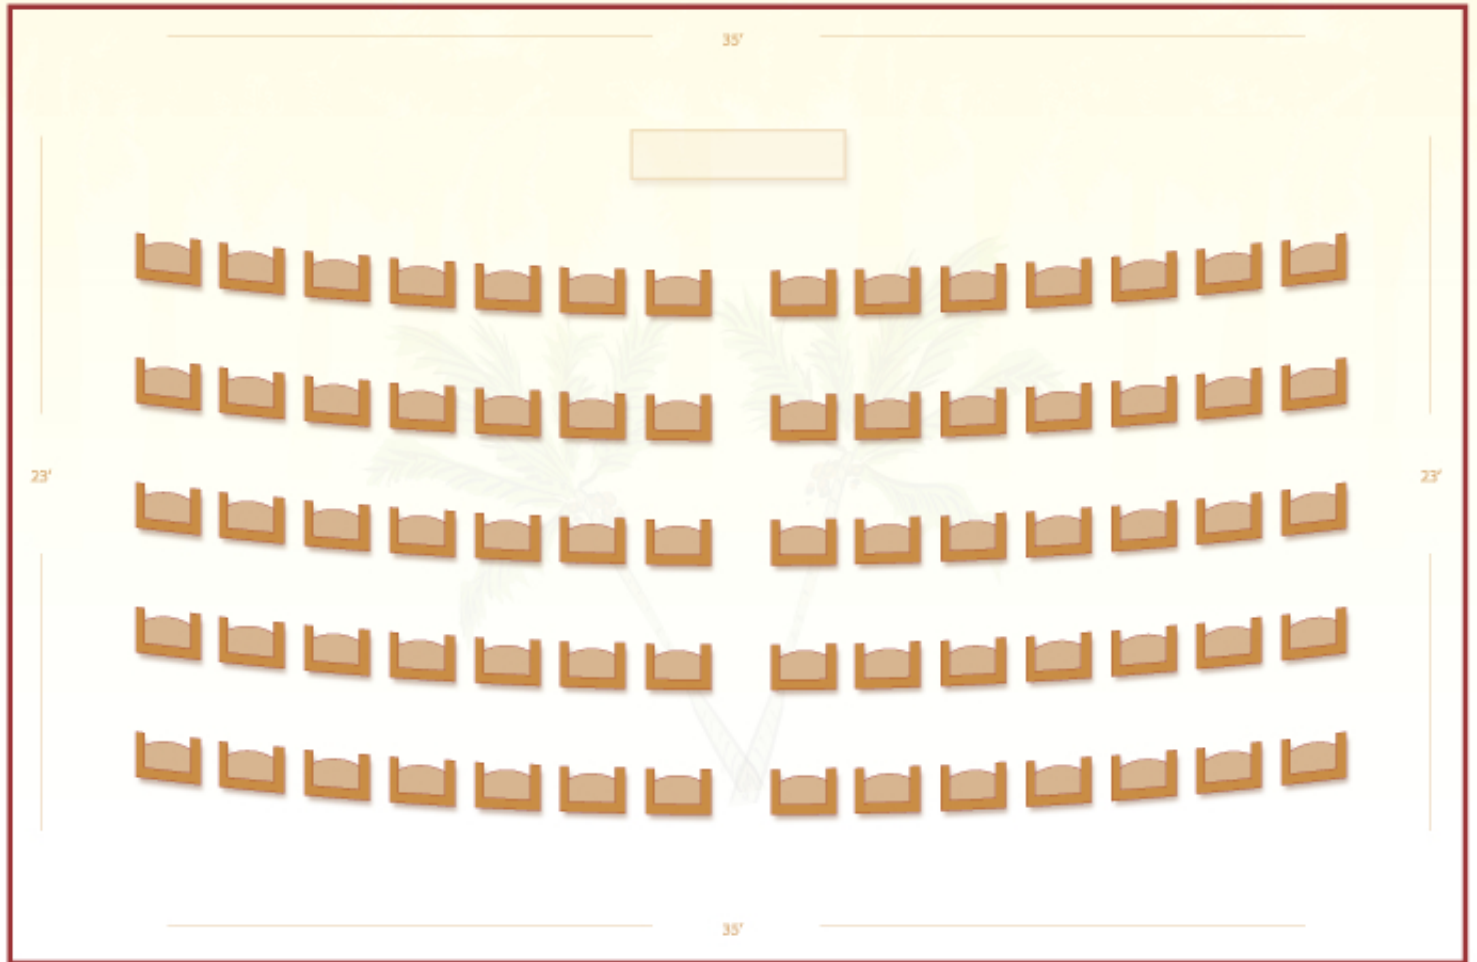

Theatre Style

PALM TWO

Capacity - 70 11.8' Ceiling Height
805 Square Feet 35' long x 23' wide

1-866-797-0022 : www.floridaysresortorlando.com

Floridays Resort Orlando : 12550 Floridays Resort Drive at International Drive South : Orlando, FL 32821