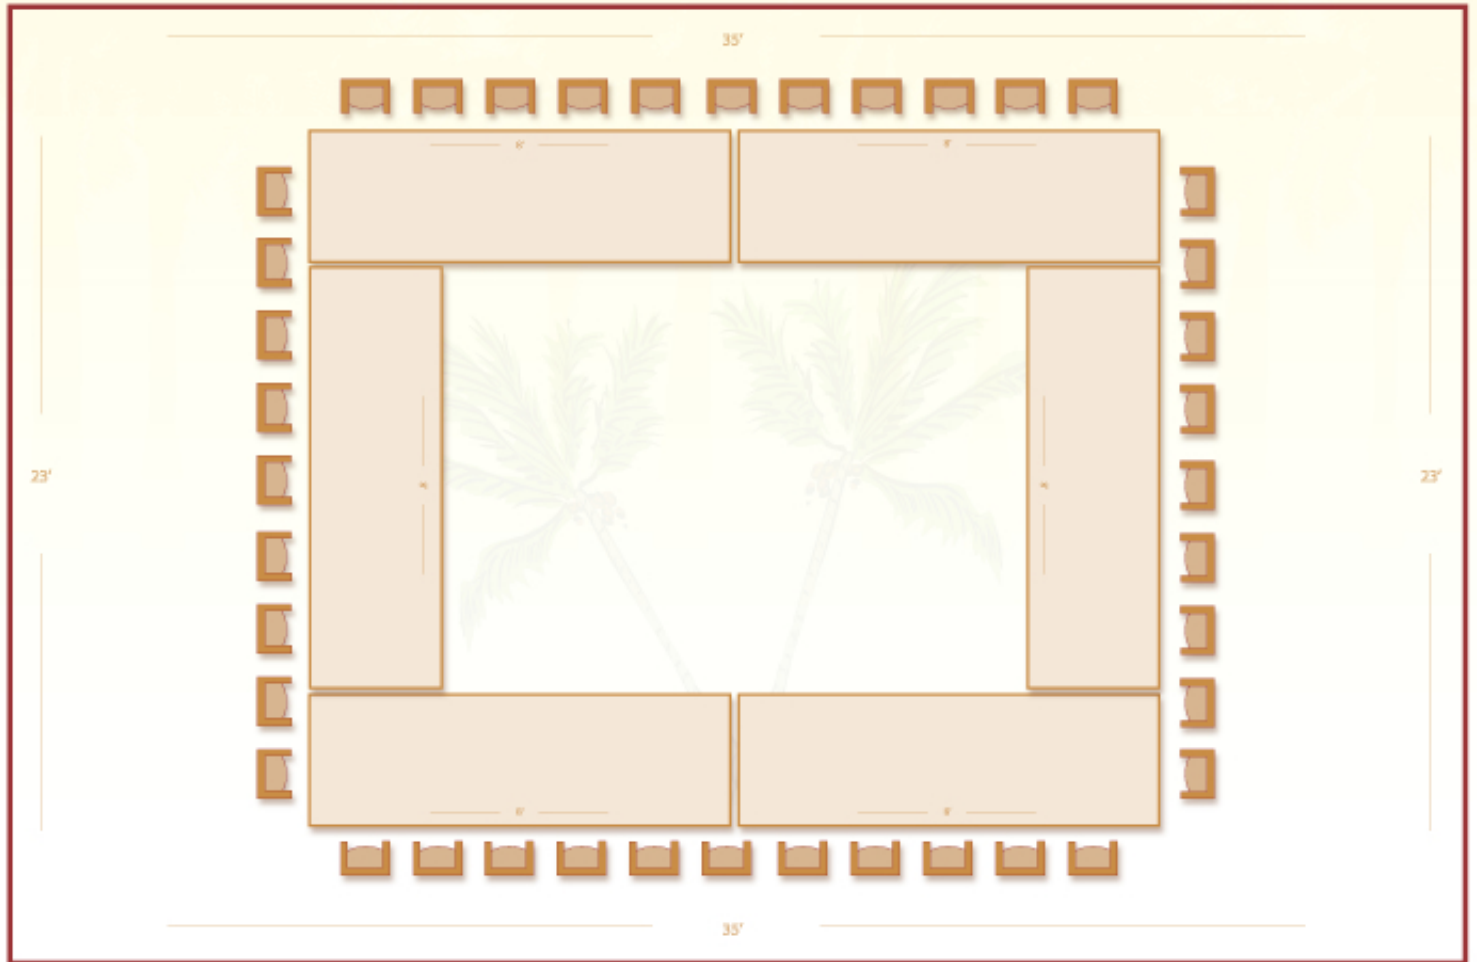

Conference Style

PALM TWO

Capacity - 40
805 Square Feet

11.8' Ceiling Height
35' long x 23' wide

1-866-797-0022 : www.floridaysresortorlando.com

Floridays Resort Orlando : 12550 Floridays Resort Drive at International Drive South : Orlando, FL 32821